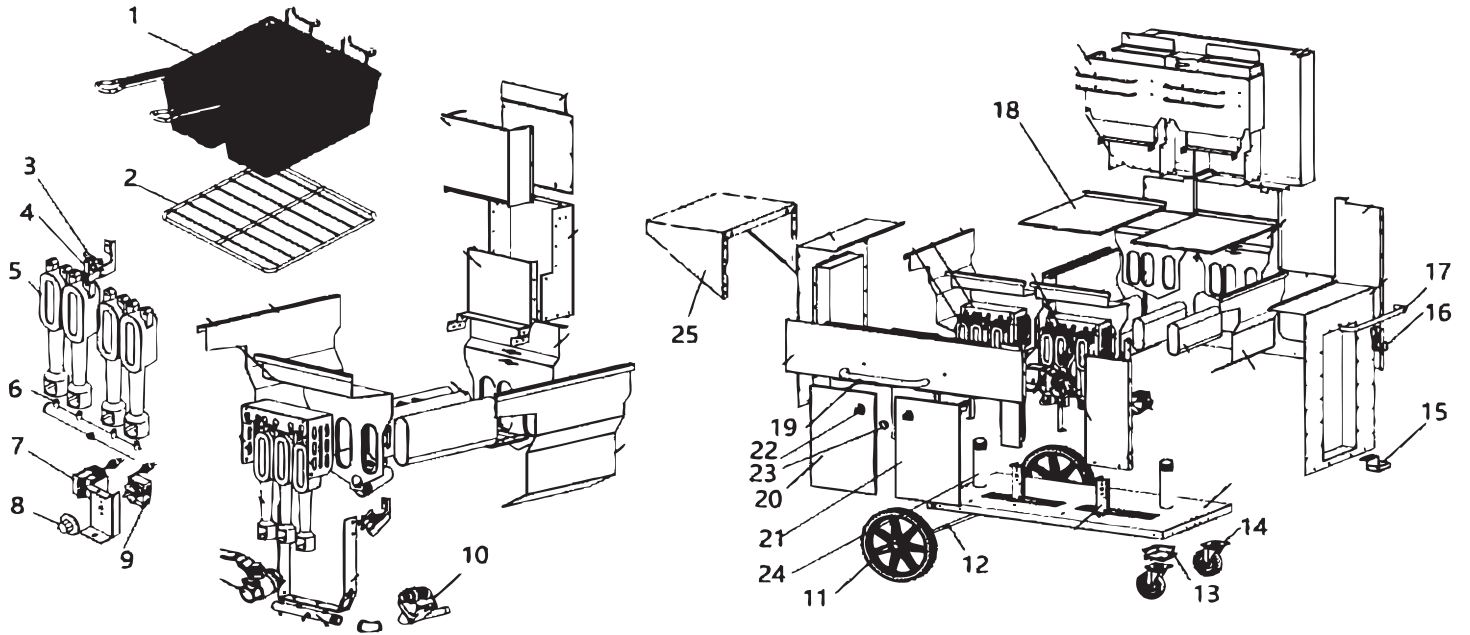

Parts Breakdown

Model CE-CN-OF LP 47354

Parts Breakdown

Model CE-CN-OF LP 47354

Item No.	Description	Position	Item No.	Description	Position	Item No.	Description	Position
AK408	Basket for 47354	1	AK417	Gas Valve for 47354	10	AI616	Handle for 47354	19
AK409	Crumb Screen for 47354	2	AK418	Wheel for 47354	11	AK426	Left Door for 47354	20
AK410	Pilot Bracket for 47354	3	AK419	Axle for 47354	12	AK427	Right Door for 47354	21
AK411	Thermopile for 47354	4	AK420	Caster Bracket for 47354	13	AK428	Door Lock for 47354	22
AK412	Burner for 47354	5	AK421	Caster for 47354	14	AK429	Door Magnet for 47354	23
AK413	Orifice (LP) for 47354	6	AK422	Tank Support Bracket for 47354	15	AK430	Drain Extension for 47354	24
AK414	Hi Limiter for 47354	7	AK423	Tank Hanger for 47354	16	AK431	Side Shelf for 47354	25
AK415	Knob for 47354	8	AK424	Side Handle for 47354	17			
AK416	Thermostat for 47354	9	AK425	Tank Cover for 47354	18			